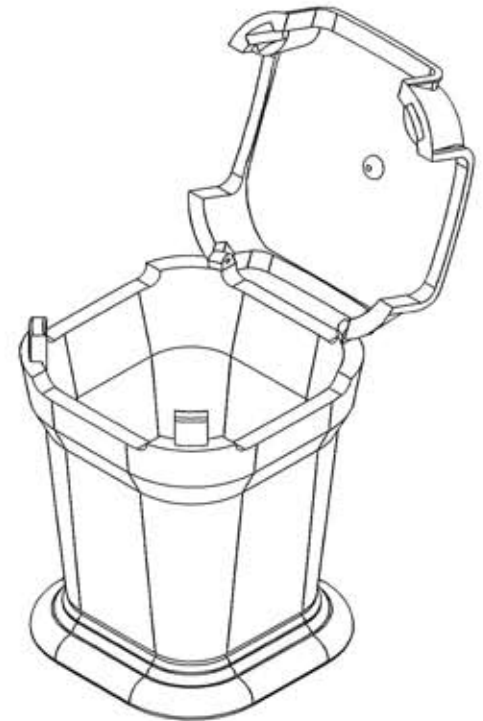

Lid closed

Lid open 115°

Weight: 68 lbs.

DO NOT SCALE		Rotational Molding Inc.		17038 S. FIGUEROA ST. GARDENA, CA. 90248 Phone: (310) 327-5401 Fax: (310) 323-9567	
APPROVALS	DATE	58 GAL - PLR			
DRAWN BY: DPHAM	01/22/09				
DESIGN BY:					
CHECKED BY:		SIZE A	DWG. No. S-1594	REV.	
APPROVED BY:		SCALE: 1 = 20		SHEET 1 of 1	

*Measurements in Inches